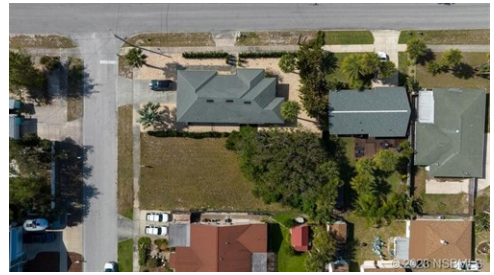

## Crawford Rd, New Smyrna Beach, FL 32169

- » MLS #: 1073615
- » Land | Lot: 5,663 ft<sup>2</sup>
- » More Info: [CrawfordRdNewSmyrnaBeach.IsForSale.com](https://www.CrawfordRdNewSmyrnaBeach.IsForSale.com)

Donna Concannon  
 NSB Luxury & Lifestyle Group  
 (386) 235-8588 (Donna)  
 (386) 453-6017 (David)  
 Donna@NSBHOMES.COM  
<https://www.nsbhomes.com/staff/donna-concannon>

THEY AREN'T MAKING ANY MORE LAND, SO ARE YOU READY TO LIVE THE NSB LIFESTYLE AND BUILD YOUR NSB BEACHSIDE DREAM HOME on one of the ONLY North Beachside lots left? Opportunity awaits on this amazing 50"x116" lot. Enjoy gorgeous sunsets and sea breezes from your front porch. Build your custom home, add your pool, and sip your cocktails while enjoying the spectacular NSB LIFESTYLE. City water, power, and sewer available on this R-3 zoned lot. Location, Location, Location...JUST yards to the river, steps to the beach, and a short walk to Flagler Avenue's finest shopping, nightlife, and fantastic restaurants. SO GET STARTED BUILDING YOUR DREAM HOME AND LIVING THE NSB LIFESTYLE! All information contained herein deemed accurate but to be verified by purchaser.